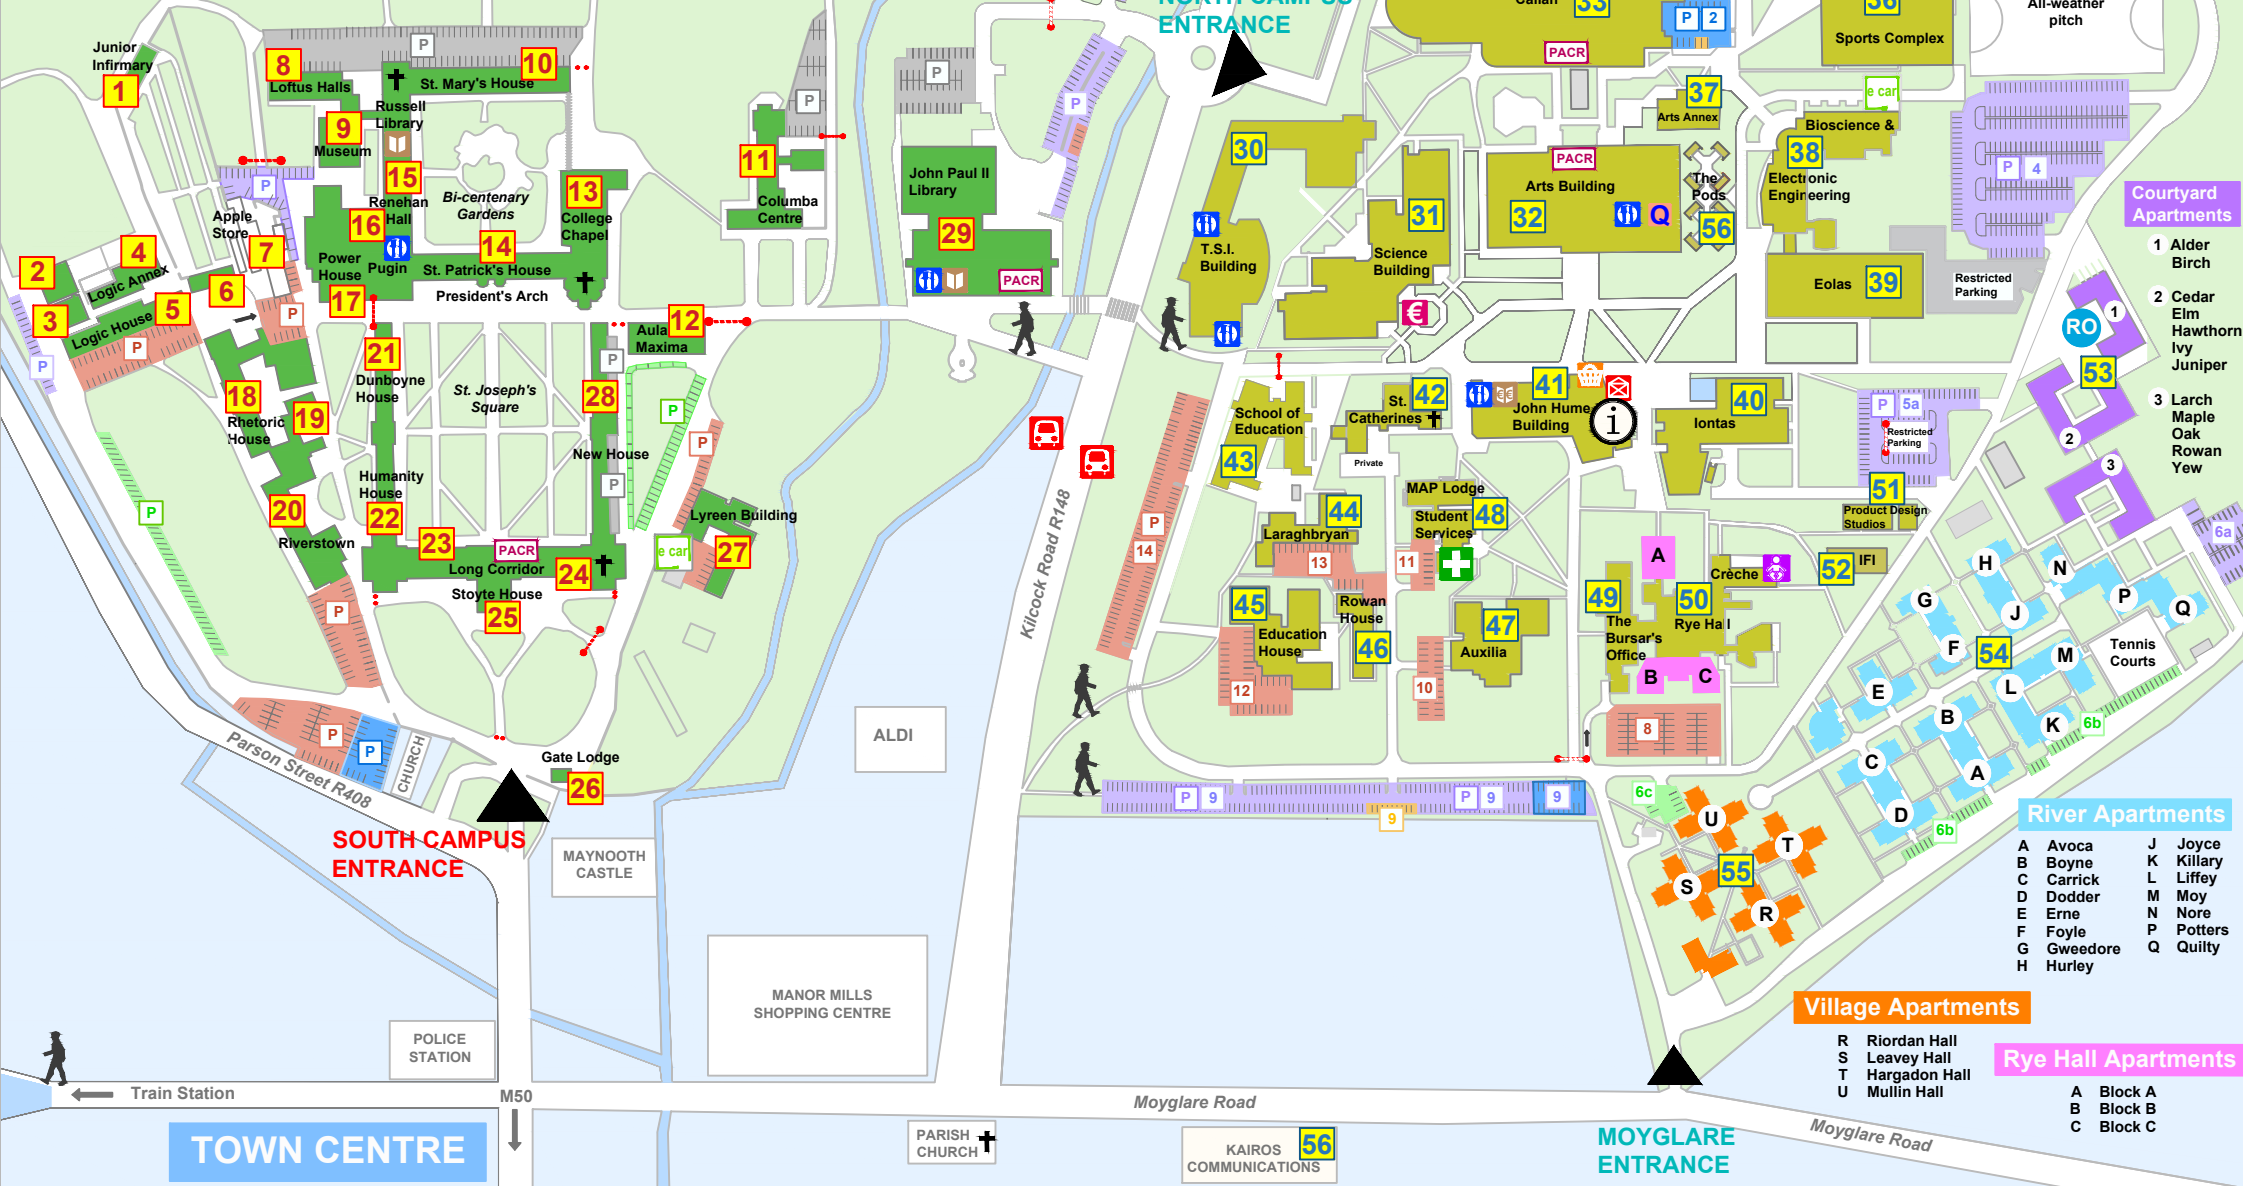

SOUTH CAMPUS

Maynooth University
National University of Ireland Maynooth

Teresa Flannery
October 2023

NORTH CAMPUS

PARKING

	Pay and Display		MU Students
	Multi-Permit		Car share/pooling
	Restricted		MU Staff

LEGEND

	ATM		€
	Bookshop		€€

	Barrier		Bus Stop		Church		Coach Park
--	---------	--	----------	--	--------	--	------------

	Crèche		EV Charger		Food Outlet		Library
--	--------	--	------------	--	-------------	--	---------

	Public Access		Computer		Post Room		Quiet Room		Shop
--	---------------	--	----------	--	-----------	--	------------	--	------

	Resident's Office		Student Health Centre
--	-------------------	--	-----------------------